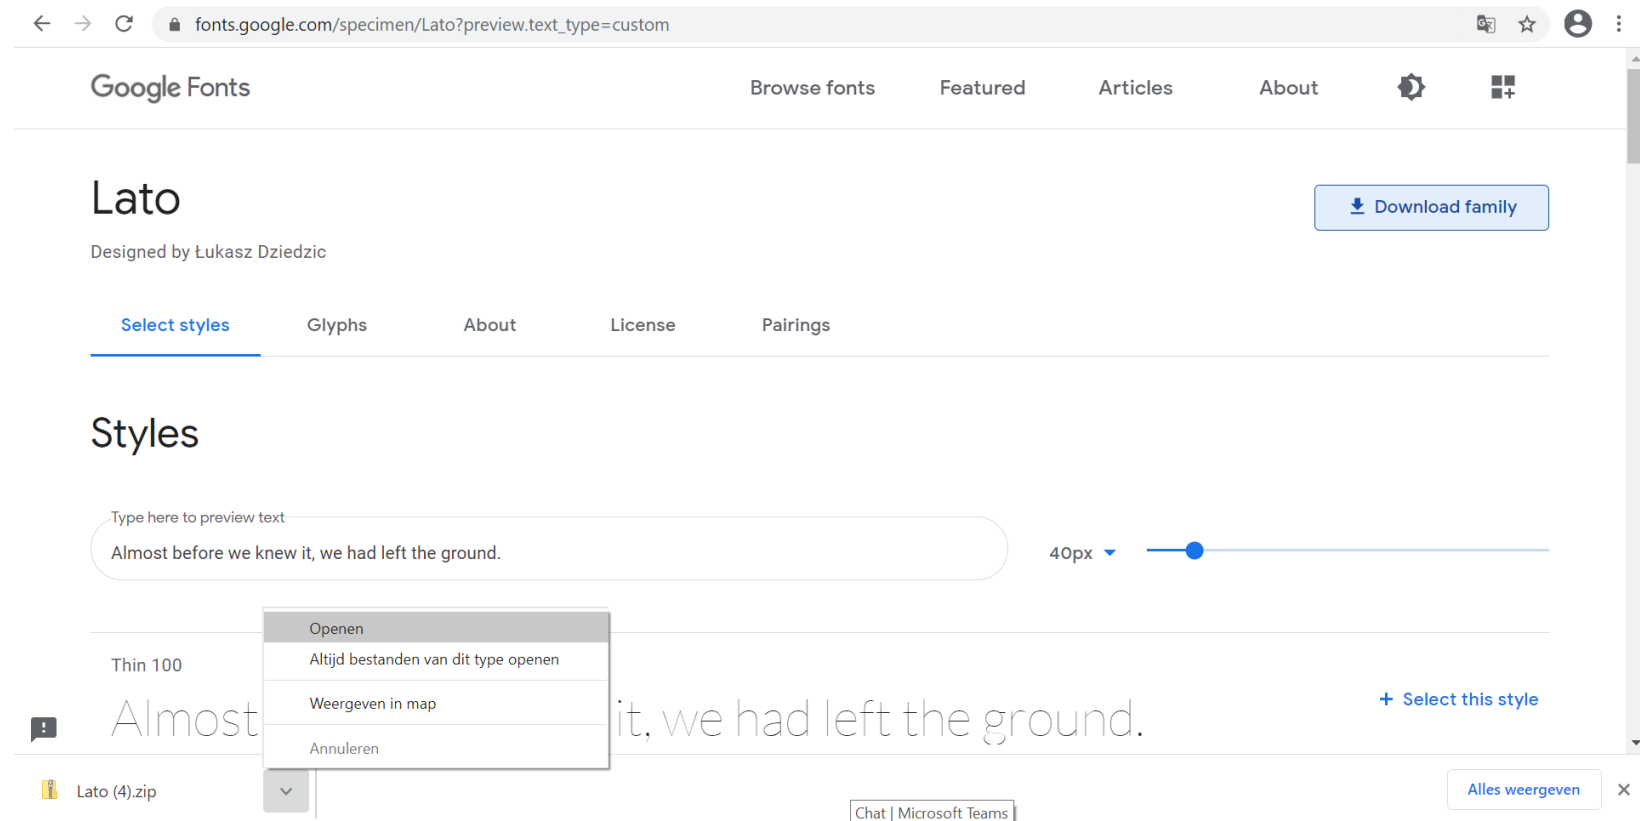

- 4 Druk links onderaan op “open”