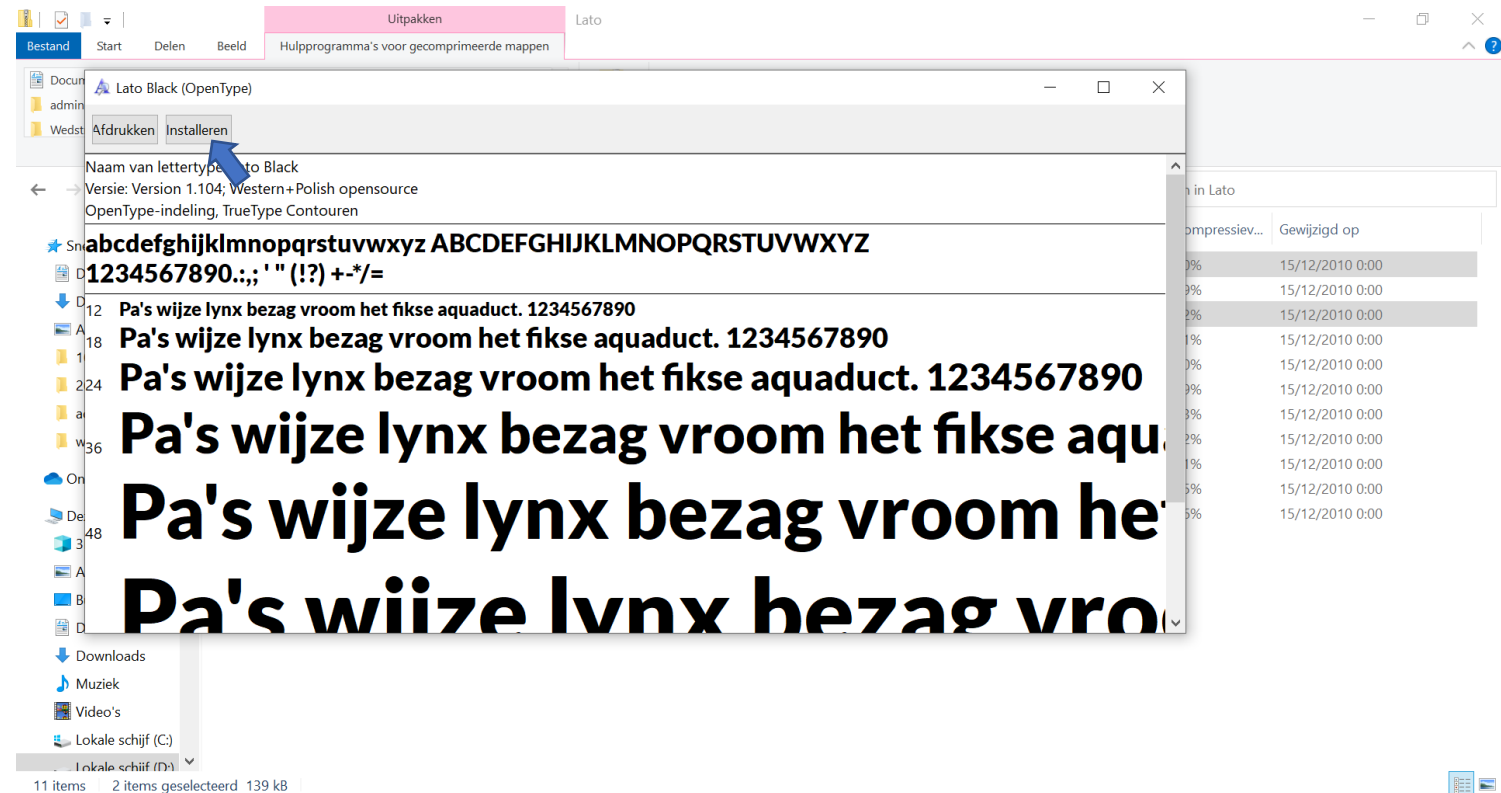

6 Druk op “installeren”